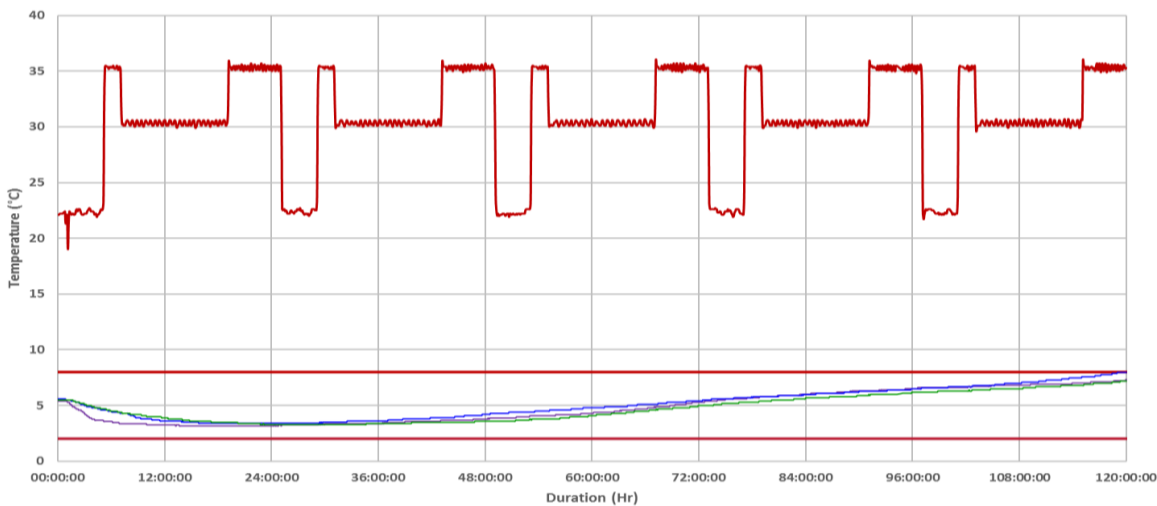

TEST ISTA 7D SUMMER PROFILE ELITE CUBIC° 34 (+2/8°C)

- Tested with empty vials
- Test reports are available upon request

Certified by:
ater
MÉTROLOGIE

ASSOCIATED PRODUCTS & SERVICES

READY TO USE

Reduce your environmental impact with this product and complement it with one of our Sofrigam So Reuse programmes