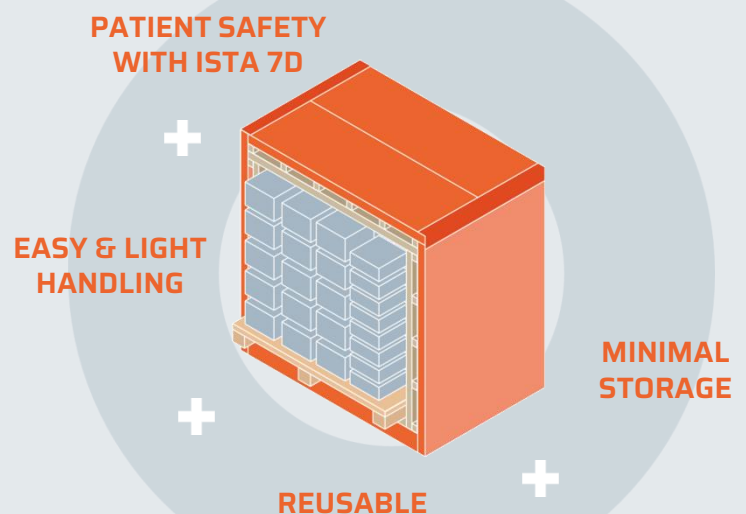

3 TEMPERATURE RANGES

≤ 120h

< 3150L

INITIAL° Pallet shipper

REUSABLE PERFORMANCE

INITIAL° pallet shipper offers you a reusable ultra durable high performance solution to counter the challenging environments.

Optimal Transport & Storage - INITIAL° pallet shipper offers you a compact, reusable, ultra durable, high performance solution minimizing storage space and transport cost.

Light Weighted - INITIAL° pallet shipper offers you thanks to its superior insulation material used the best payload ratio over external dimension, hence best volumetric weight hence lowest transport cost.

FEATURES

- Pharma Certified
- Easy packout
- Durable protective design
- Excellent Payload Ratio.

BENEFITS