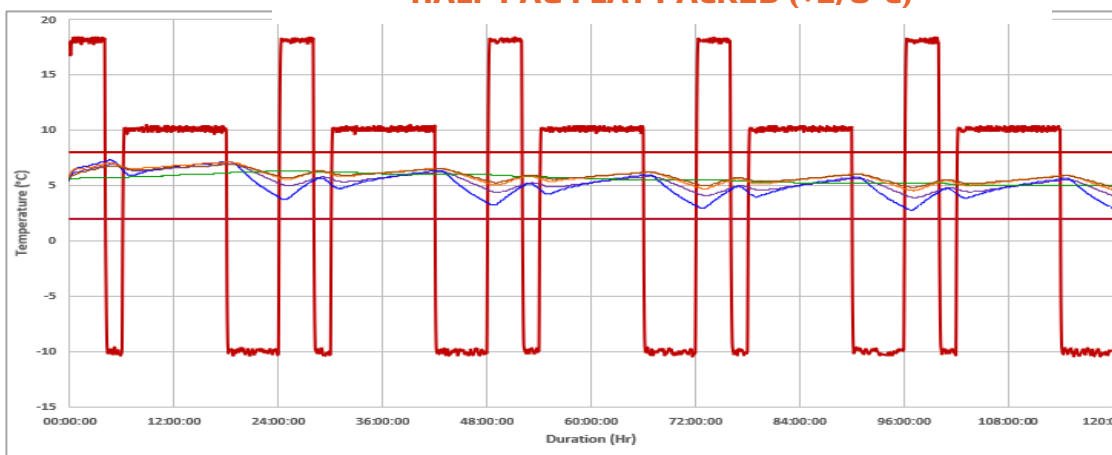

PRE BUILD - PRODUCT OVERVIEW

TIME	PAYLOAD (L)	TARE WEIGHT (KG)	PAYLOAD DIM.* L X W X H (mm)	EXT. DIM. L X W X H (mm)	REFERENCE*	INITIAL°
	+2/8°C		+15/25°C		-18°C	
120h	227	79	930 x 530 x 460	1200 x 800 x 830	KITPLS378605T*	HALF
120h	583	100	940 x 535 x 1160	1200 x 800 x 1600	KITPLS807605T*	FULL EU
120h	815	114	940 x 735 x 1180	1200 x 1000 x 1600	KITPLS1067605T*	FULL US
120h	1640	134	1260 x 1025 x 1270	1520 x 1200 x 1600	KITPLS1933MIPV3*	QPMC

FLAT PACK- PRODUCT OVERVIEW

TIME	PAYLOAD (L)	TARE WEIGHT (KG)	PAYLOAD DIM.* L X W X H (mm)	EXT. DIM. L X W X H (mm)	REFERENCE*	INITIAL°
	+2/8°C		+15/25°C			
120 h	667	82	960 x 570 x 1220	1200 x 800 x 1600	KITPLS948FP*	FULL EU
120 h	914	90	974 x 770 x 1220	1200 x 1000 x 1600	KITPLS1230FP*	FULL US
120 h	1552	148	974 x 770 x 1220	1520 x 1200 x 1600	KITPLS2047FP*	QPMC
120 h	3133	237	1950 x 1260 x 1270	2200 x 1520 x 1600	KITPLS3839FP*	HALF PAG

*Based on +2/+8°C packout – can change depending of temperature requested.

TEST ISTA 7D WINTER PROFIL HALF PAG FLAT PACKED (+2/8°C)

- Tested with empty vials or packs of water
- Test report on demand

Certified by:
ater
METROLOGIE

ASSOCIATED PRODUCTS & SERVICES

READY TO USE

Reduce further your environmental impact with this product and complement it with one of the Sofrigam So Reuse

GLOBAL SERVICE

We manage globally your local needs from inventory to supply

TEMPERATURE CONTROL

Equip your shipper with one of our Trivia Single or Multiple use Temperature Loggers